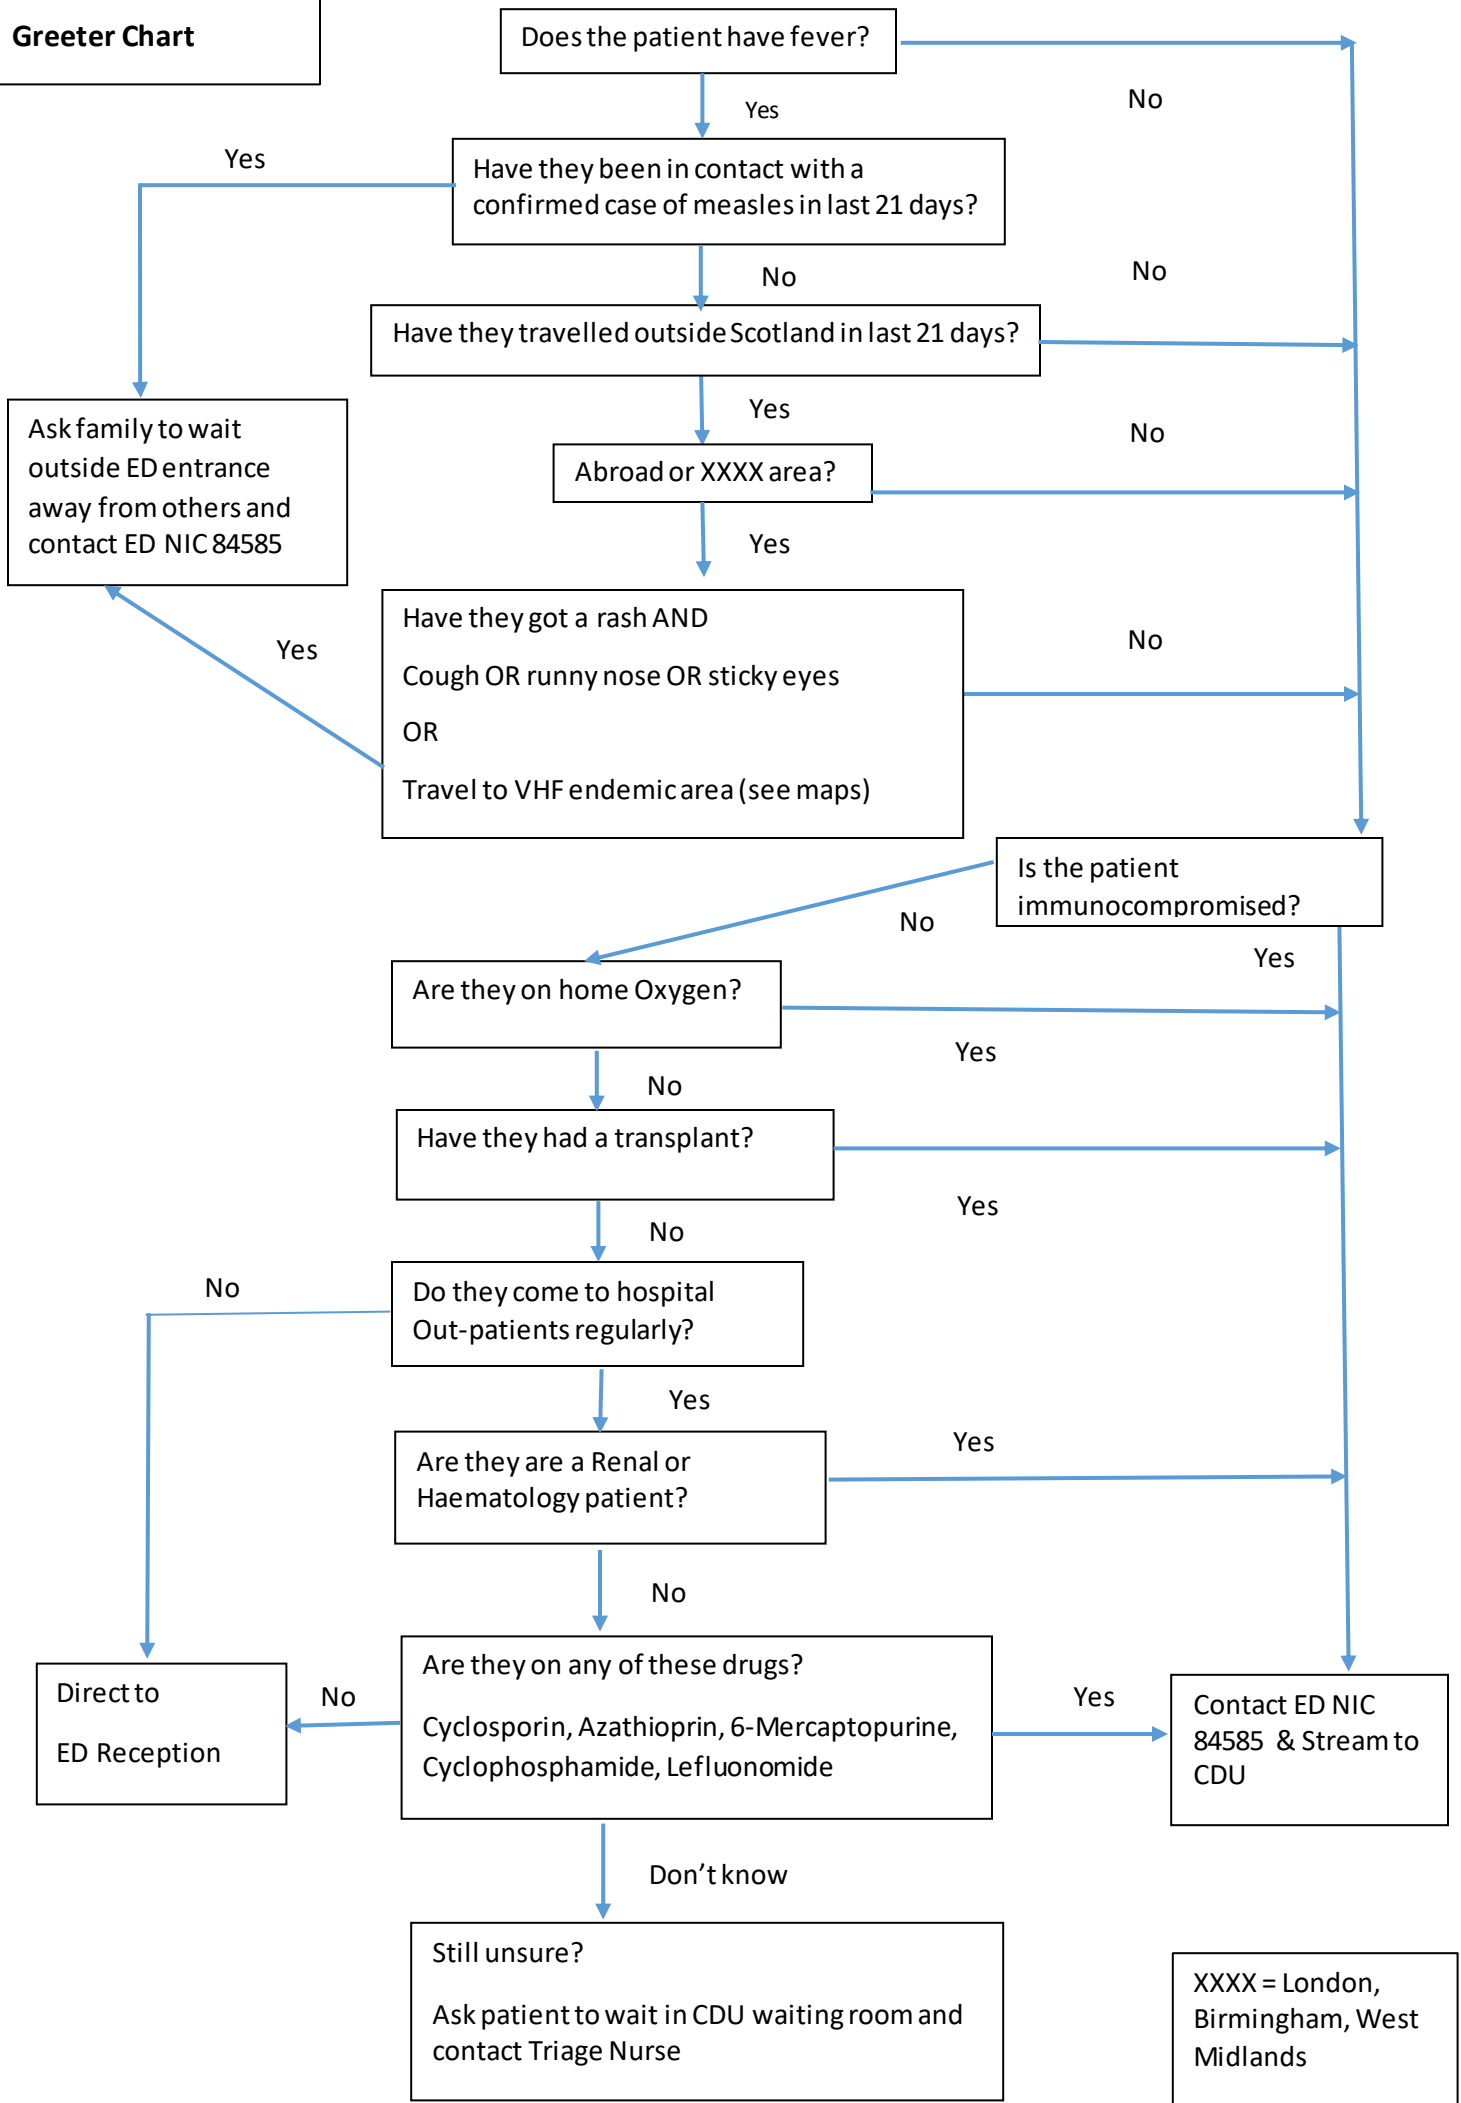

**RHC ED Front- door  
Greeter Chart**

XXXX = London, Birmingham, West Midlands